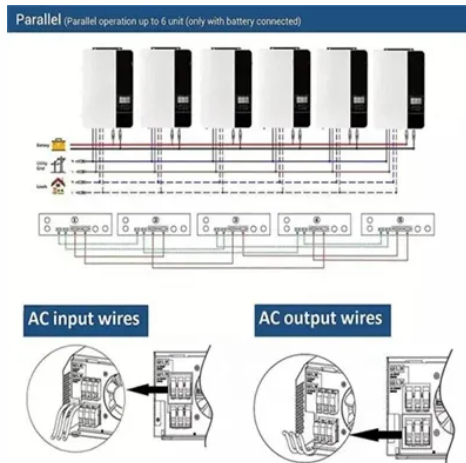

How many watts of inverter is enough for home use